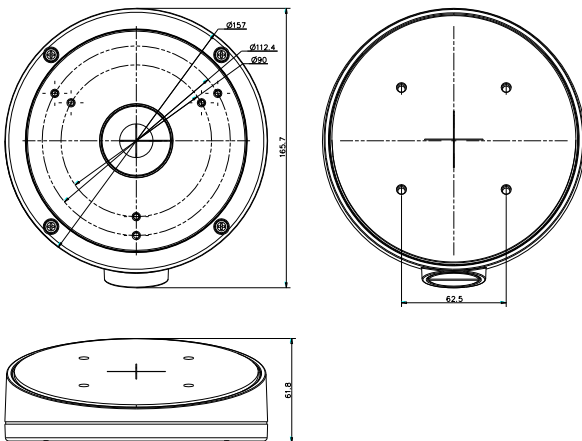

DS-1281ZJ-M

Inclined Ceiling Mount Bracket for Dome Camera

Features:

- Aluminum alloy material with surface spray treatment
- Waterproof design

Dimension:

Order Model:

DS-1281ZJ-M

Parameter:

Model	DS-1281ZJ-M
Parameters	Inclined Ceiling Mount Bracket for Dome Camera
Appearance	Hikvision White
Material	Aluminum Alloy
Dimension	Φ 157×165.5×60mm
Weight	586g

Notice:

- The bracket should be installed on flat wall
- Waterproof rubber is necessary for outdoor application
- The wall must be capable of supporting over 3 times as much as the total weight of the camera and the mount.
- The maximum load capacity of the bracket is 4.5KG

Note: The actual dome camera may vary from the picture above.